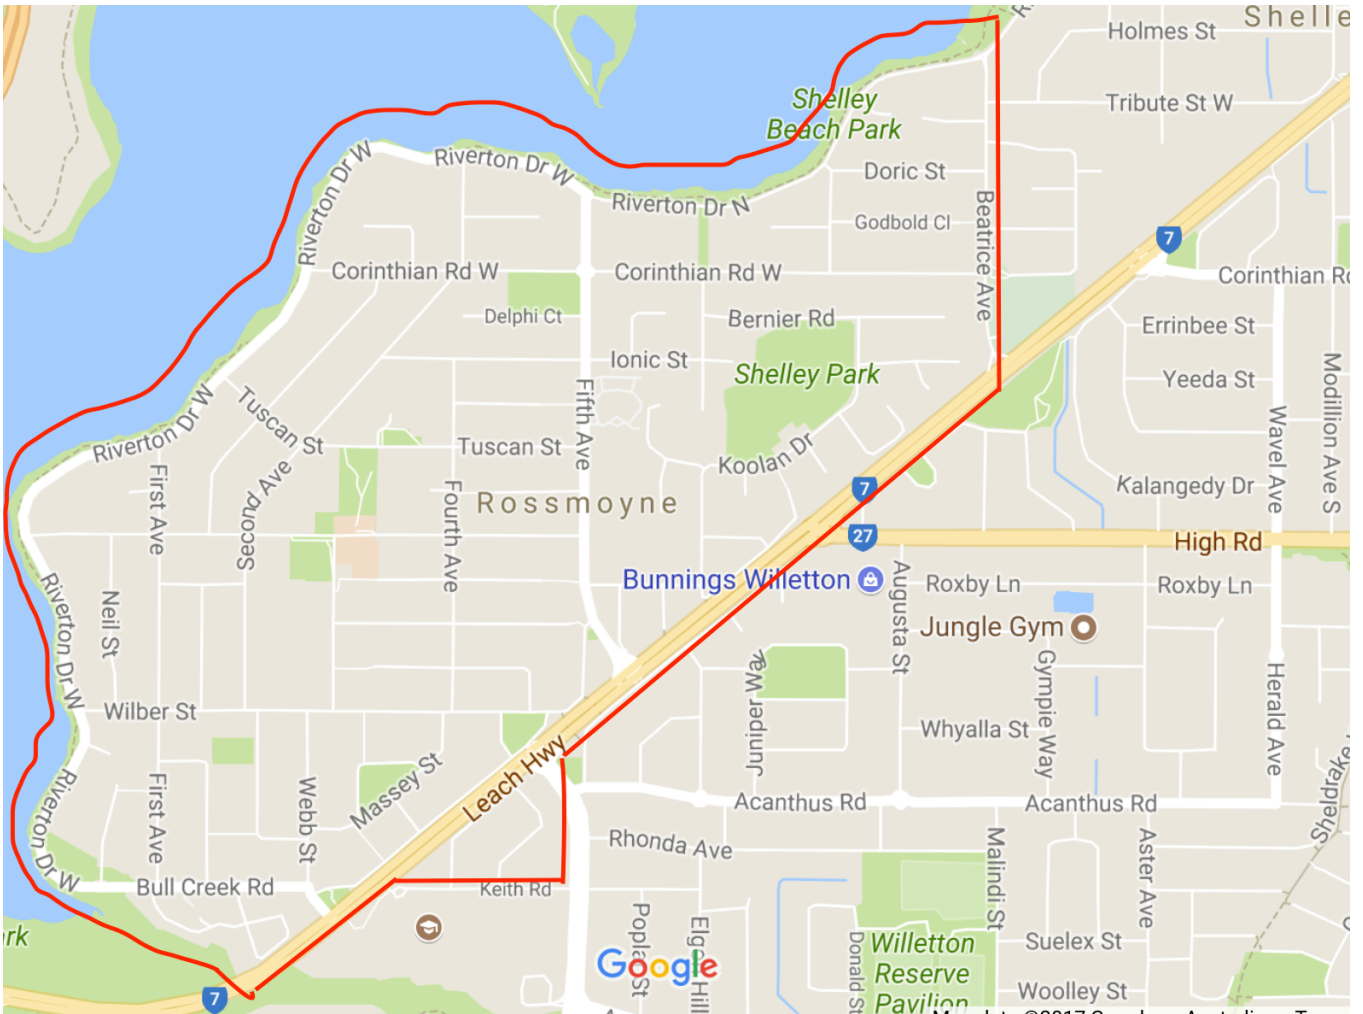

ROSSMOYNE PRIMARY SCHOOL BOUNDARIES

The school local intake area is defined by the boundaries of the Canning River, Leach Highway and Beatrice Avenue. The area east of Fifth Avenue up to Beatrice Avenue (both sides) is an optional area shared with Shelley Primary School. In addition there is a shared optional area with Willetton Primary School bordered by Leach Highway, Karel Avenue (West side) and Keith Road.

— Rossmoyne Boundary