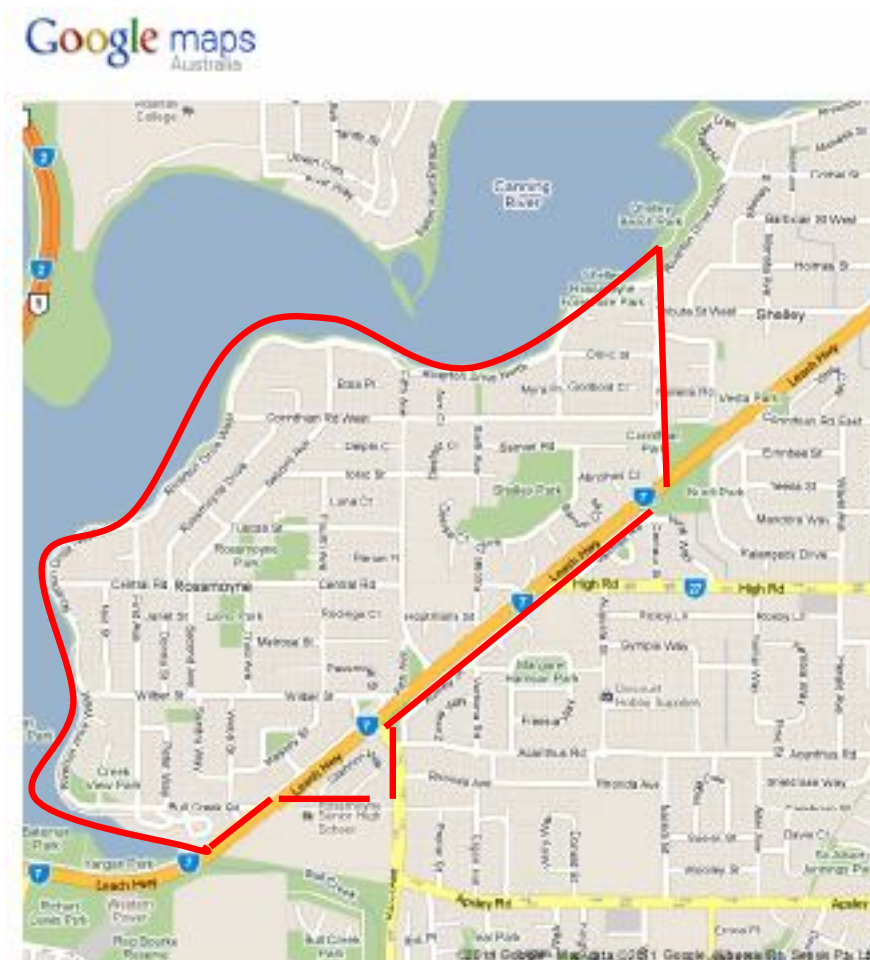

ROSSMOYNE PRIMARY SCHOOL BOUNDARIES

The school local intake area is defined by the boundaries of the Canning River, Leach Highway and Beatrice Avenue. The area east of Fifth Avenue up to Beatrice Avenue [both sides] is an optional area shared with Shelley Primary School. In addition there is a shared optional area with Willetton Primary School bordered by Leach Highway, Karel Avenue [West side] and Keith Rd.

— Rossmoyne Boundary